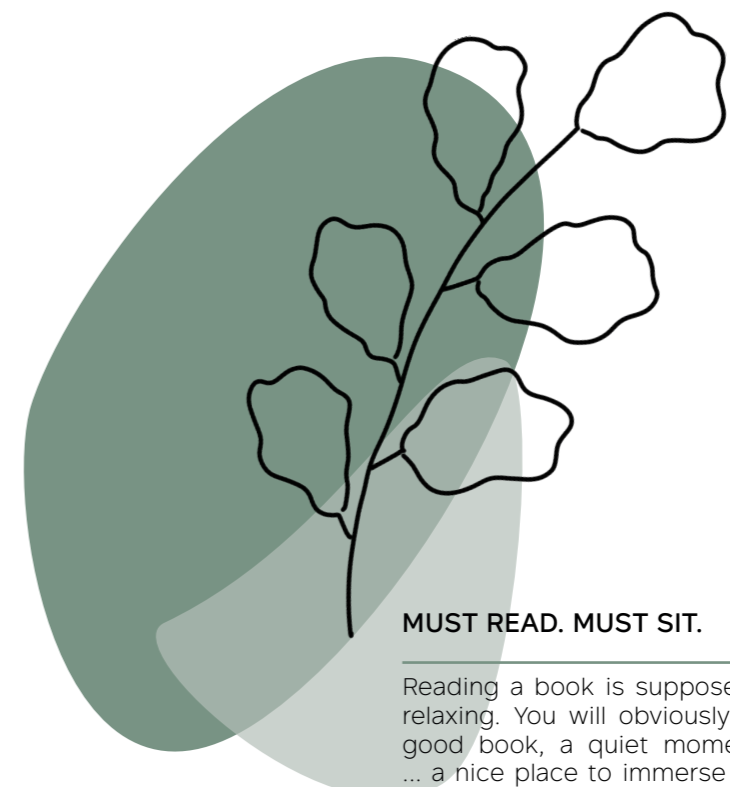

#### **CURVY APPEAL.**

Caressable materials. Organic shapes. Soft lines. Elements all that beckon relaxation. And that's not all: taking a seat in a THALIA chair means sinking into pure comfort thanks to several layers of HR (high 24 resilience) or cold foam and NOSAG springs.

THALIA R0228  
bouclé rose - E11

**MUST READ. MUST SIT.**

Reading a book is supposed to be relaxing. You will obviously need a good book, a quiet moment AND ... a nice place to immerse yourself completely in the story. Popping down in a comfortable THALIA chair will bring your body maximal (100%) rest.