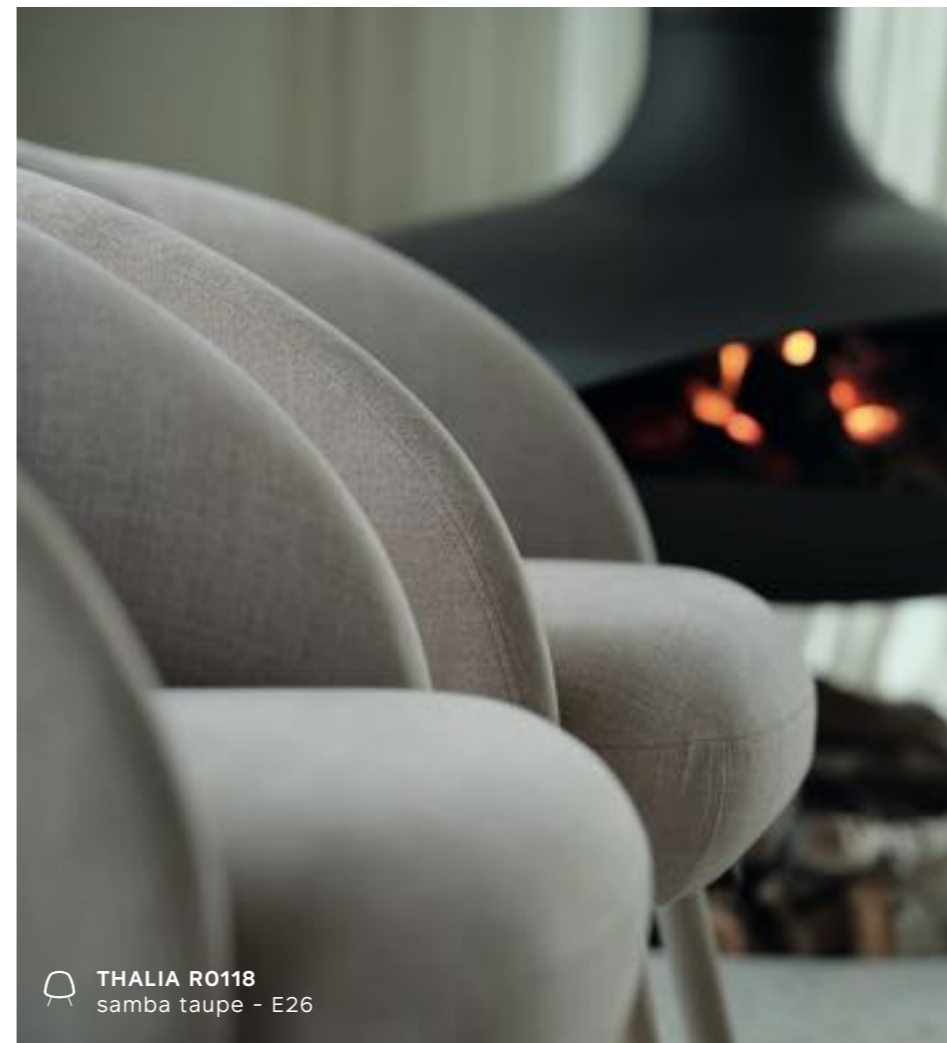

THALIA R0118
samba taupe - E26

ALONE, FOR TWO (OR THREE)

THALIA really is for everyone. For those who like to daydream alone on a settee; or those who would rather keep each other company on the couch. Or for those who need a lot of space .To hang out with others comfortably. Or simply to stretch out nice and easy for a long time. Available in Uno, Duo or Longchair.