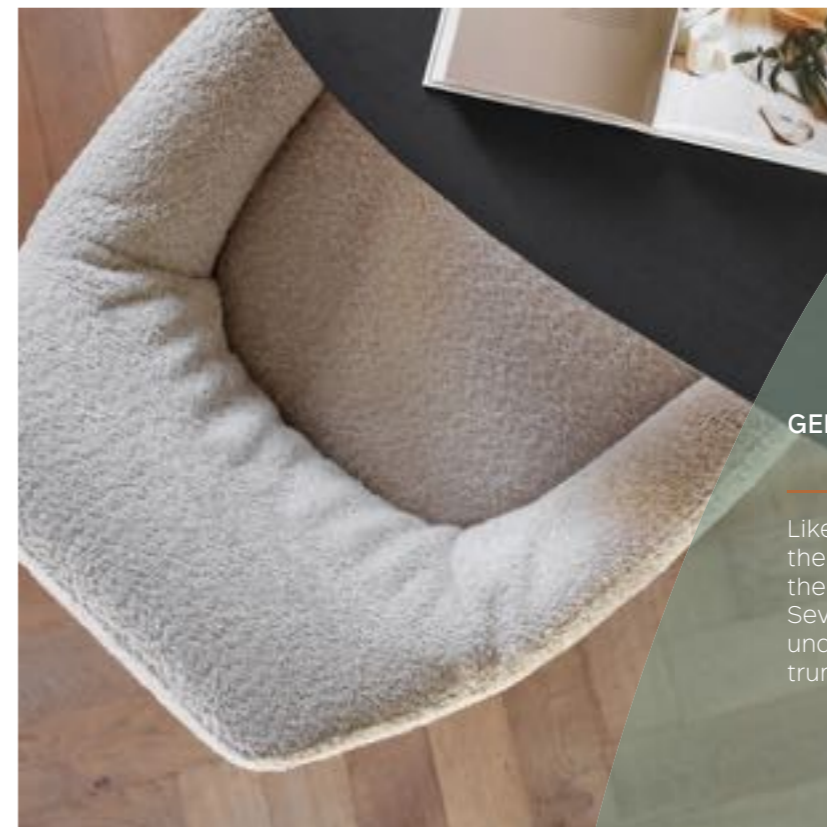

GENTLE DESIGN

Like the slight wrinkle in the upholstery, the extra-soft back and seat temper the chair's sleek and functional design. Several layers of foam and wadding hide under the upholstery. In short: softness trumps holds sway.